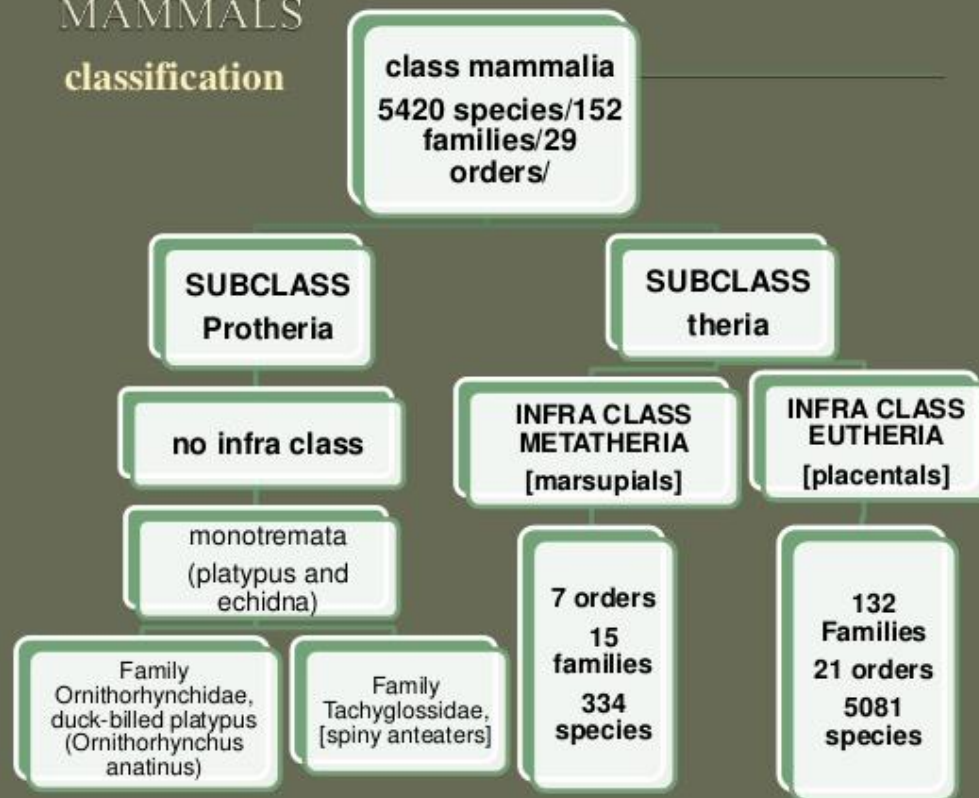

MAMMALS classification

Subclass Prototheria:

- Mammals that lay eggs with leathery shells and nourish the young ones with milk from primitive (open) mammary glands.
- They possess a cloaca like reptiles, have no urinary bladder but possess hairs, No teeth, but single jaw bone
- 5 species in 2 families in Order Monotremata
Earliest monotreme: 125 mya

Teinolophos

PROTHERIA

Family Ornithorhynchidae: platypuses

Family Tachyglossidae: Echidnas (spiny anteaters)

platypuses

spiny anteaters

PROTHERIA

Echidnas are insectivores.

- They use their long, sticky tongue to catch ants, termites, other insects, and earthworms
- When attacked, the echidna will quickly burrow into the ground or curl up into a ball**